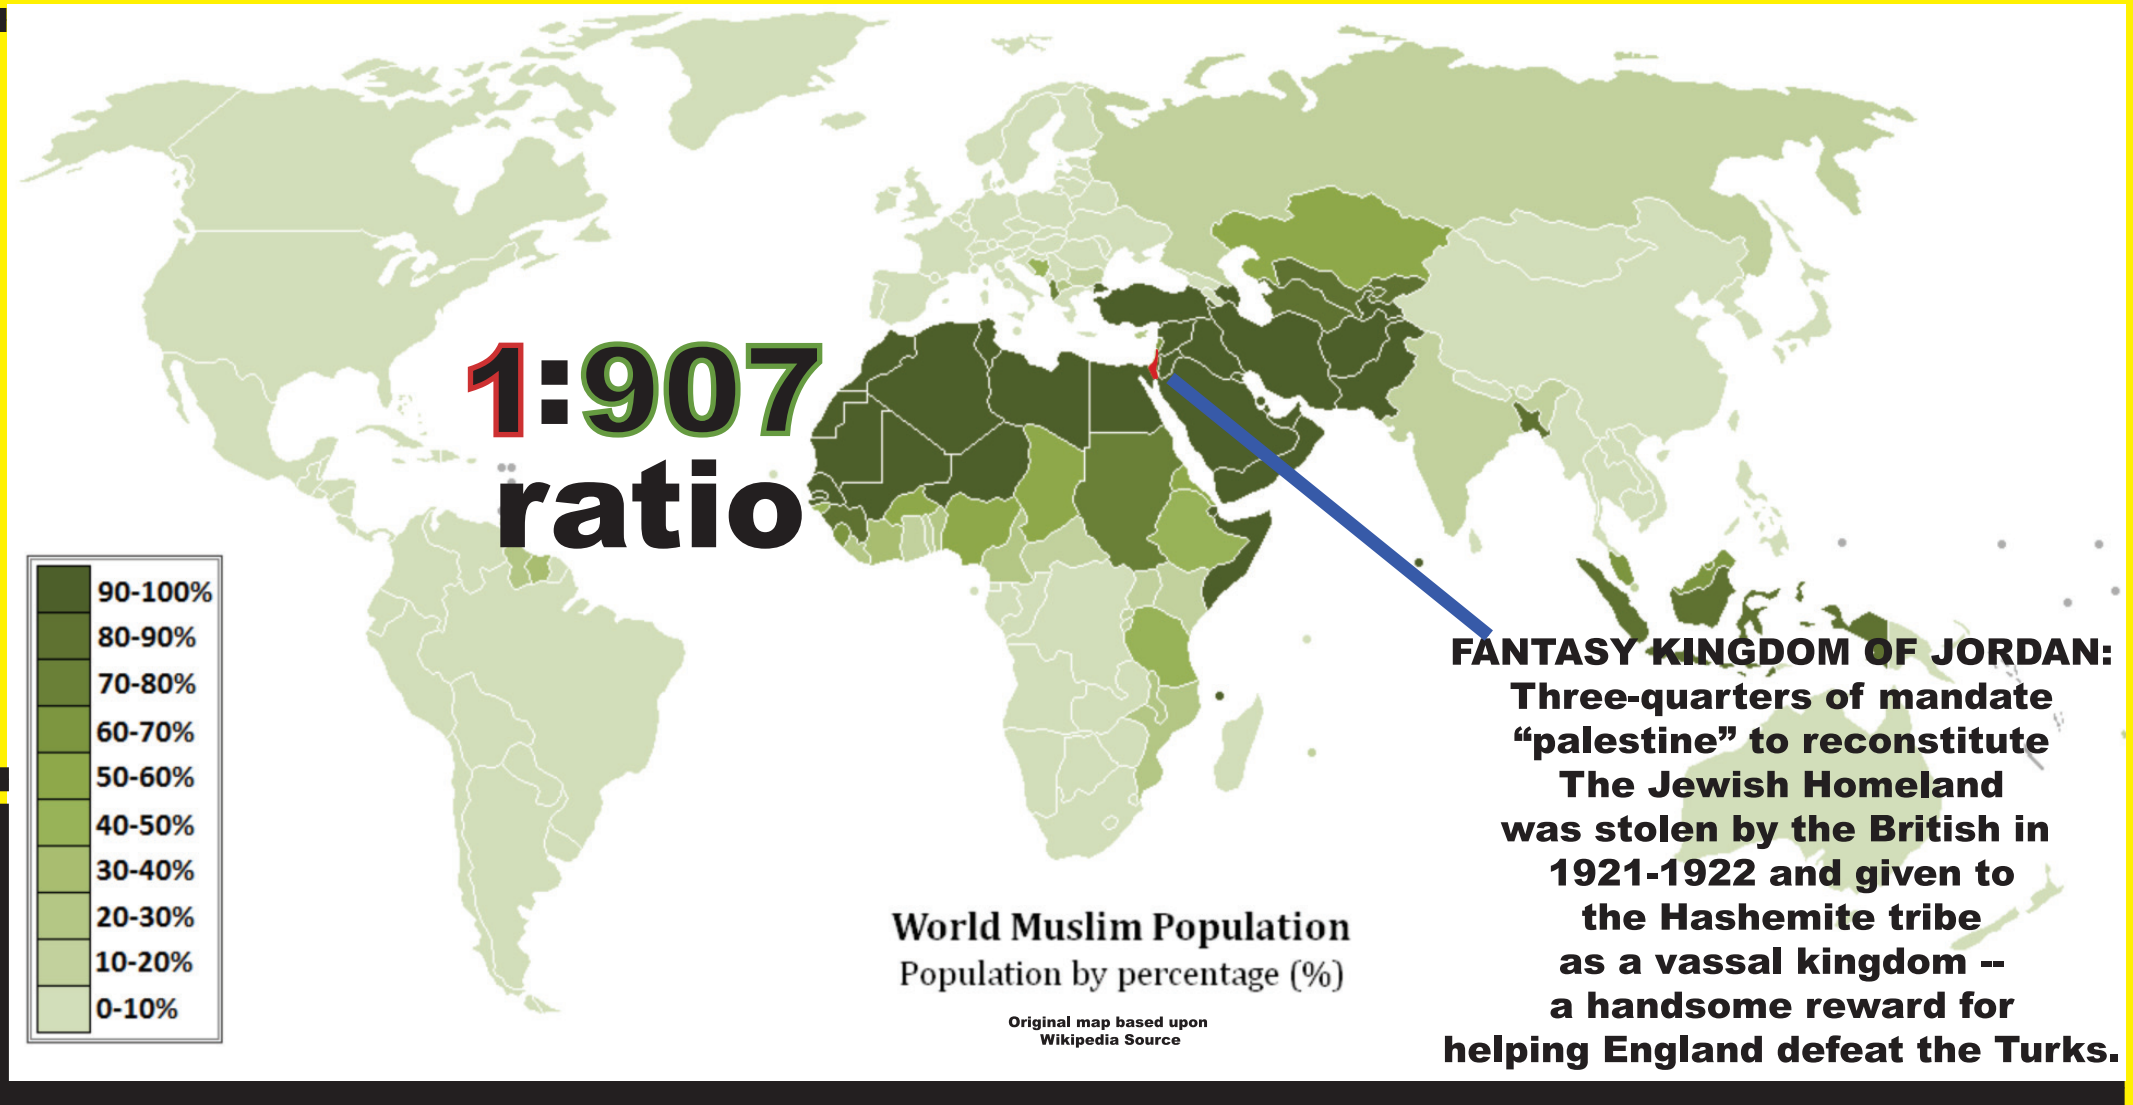

Area Comparisons: Greater Middle East

Israel -

8,463 sq mi

Arab-Muslim Bloc -

7,673,024 sq mi

Jewish refugees fled for their lives in the 1940s from Arab lands, leaving behind \$100 billion + in assets, with deeds comprising five times the Jewish State.

Who's Hedging in Who?