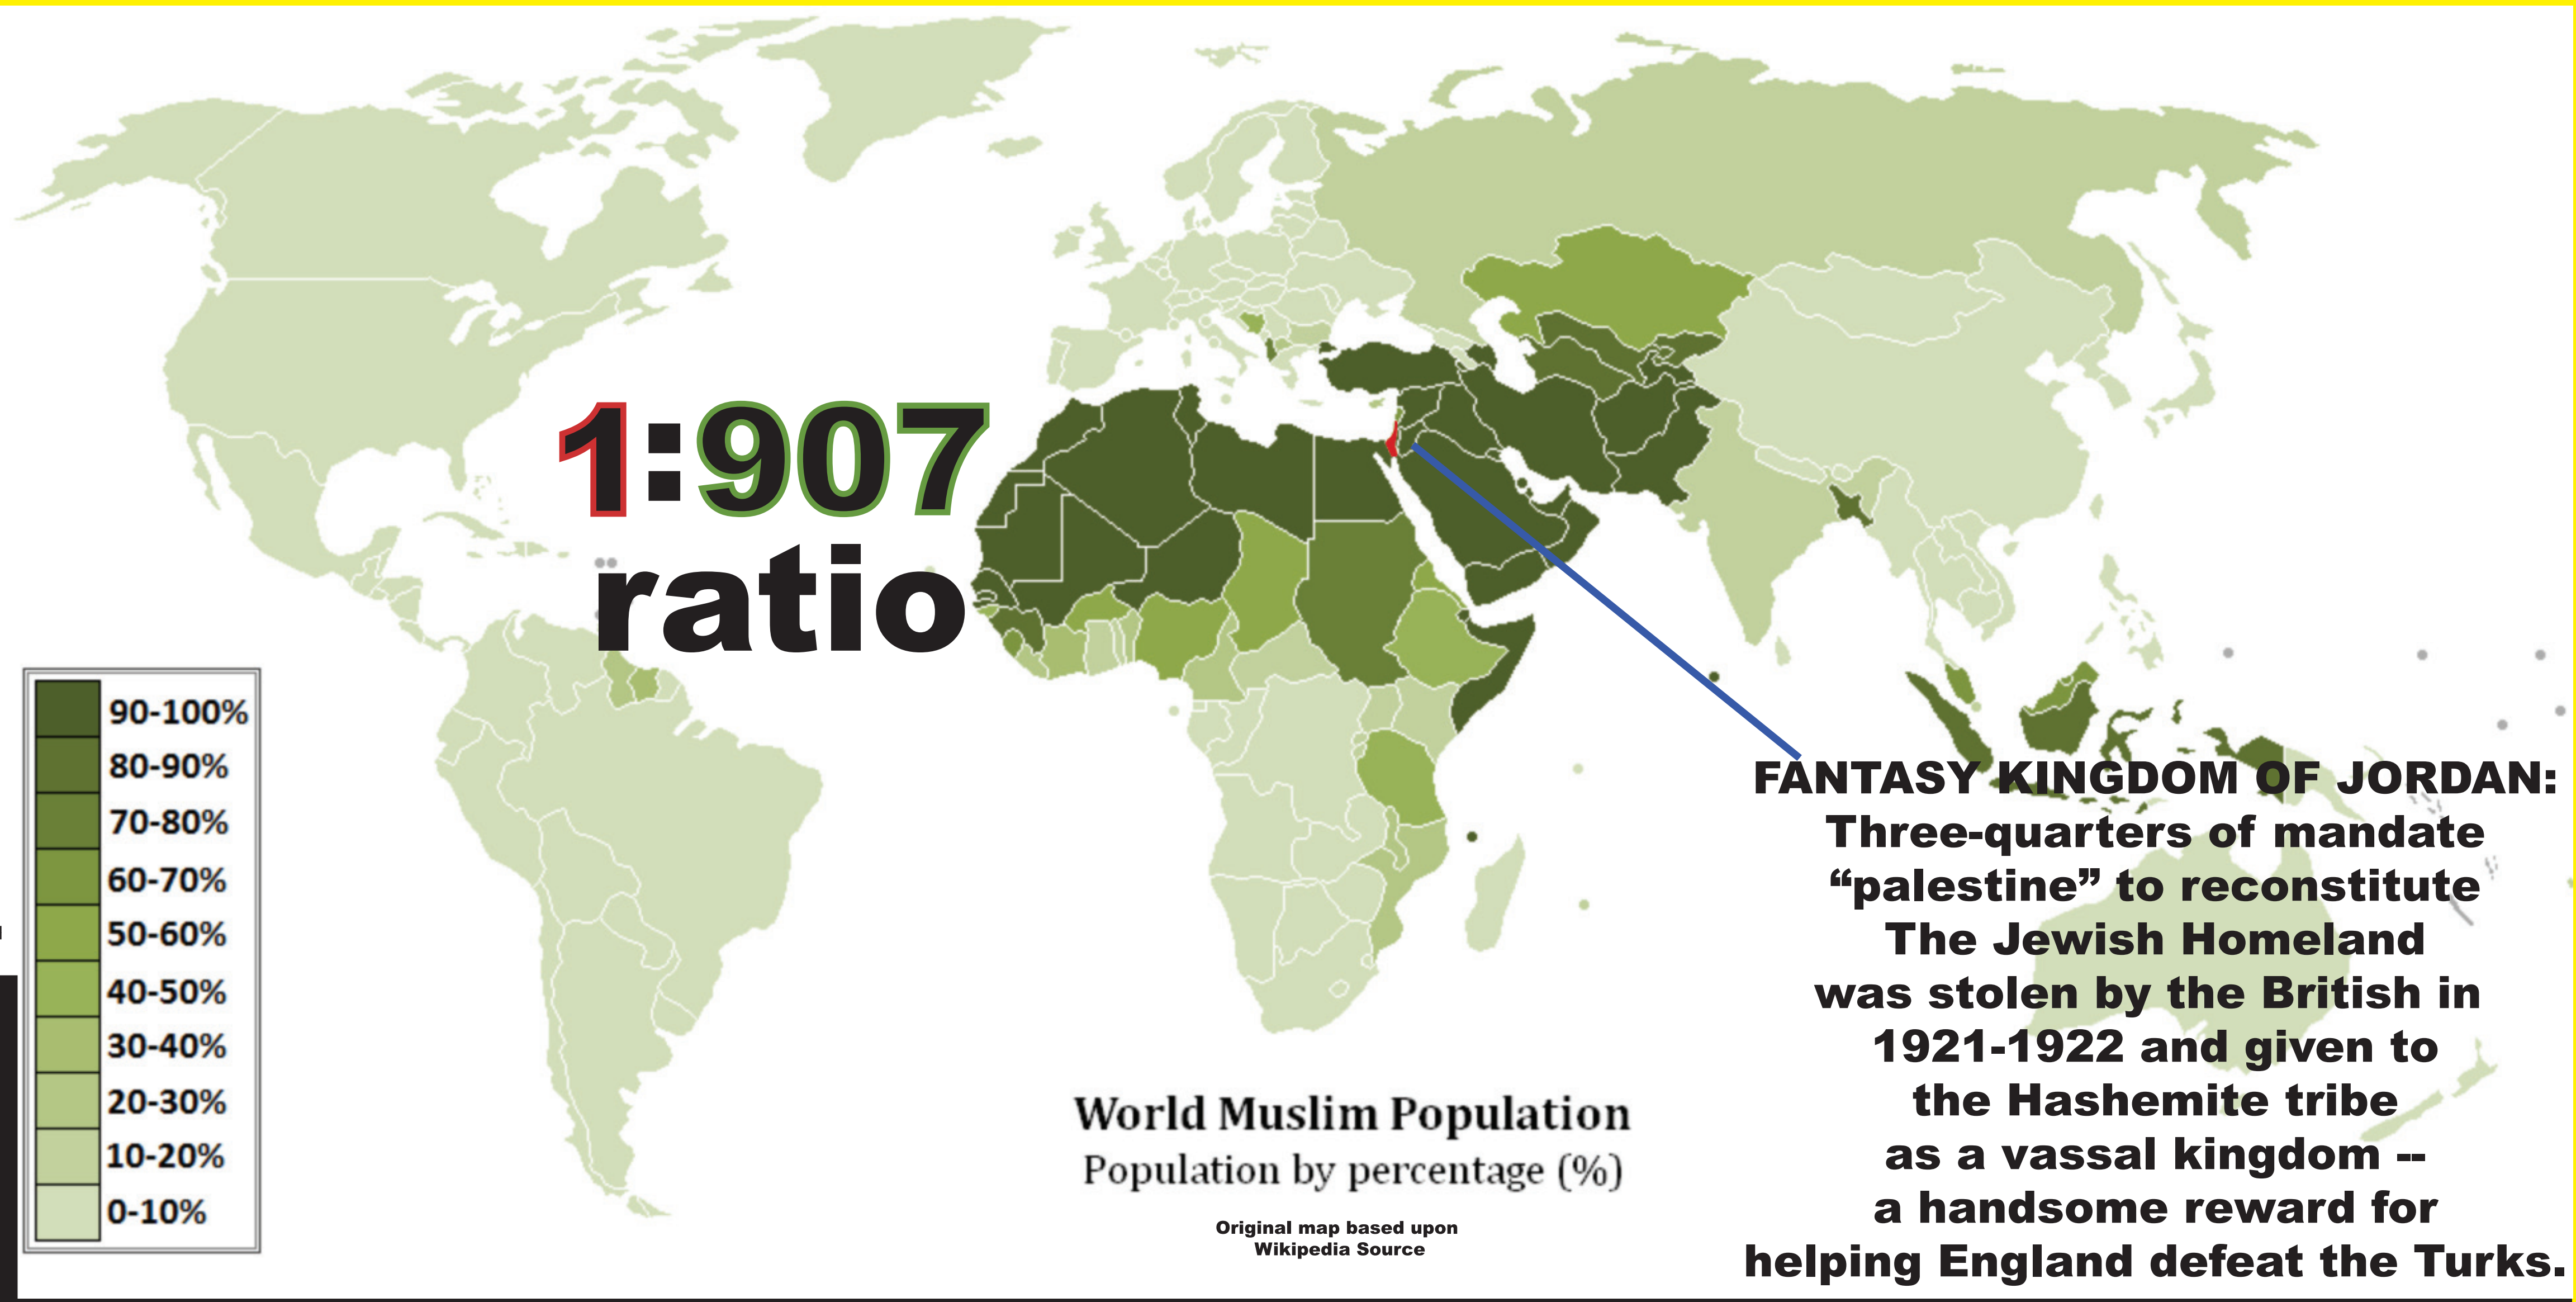

# Area Comparisons: Greater Middle East

**Israel -  
8,463 sq mi**

**Arab-Muslim Bloc -  
7,673,024 sq mi**

**Jewish refugees fled for their lives in the 1940s from Arab lands, leaving behind \$100 billion + in assets, with deeds comprising five times the Jewish State.**

# Who's Hedging in Who?